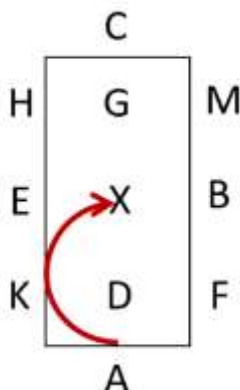

'SHOWAGE' TEST 1 (2024)

Arena 20m x 40m
(Video from C)

1. Enter at A in walk and proceed down the centre line
X - halt and salute

2. Continue down the centre line in walk and track right at C
C to B - walk

3. B - trot transition
B to A trot

4. A to X - half 20m circle in trot

5. X - change diagonal
X to C - half 20m circle in trot

6. C - continue in trot until E
E - walk transition

7. E to A - walk
A - turn down the centre line
X - halt and salute