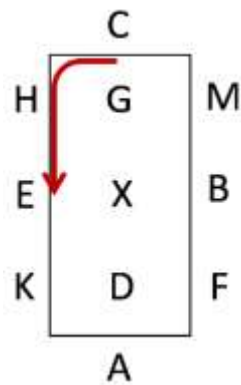

'SHOWAGE' TEST 1 (2024)

Arena 20m x 40m
(Video from C)

1. Enter at A in walk and proceed down the centre line
X - halt and salute

2. Continue down the centre line in walk and track right at C
C to B - walk

3. B - trot transition
B to A trot

4. A to X - half 20m circle in trot

5. X - change diagonal
X to C - half 20m circle in trot

6. C - continue in trot until E
E - walk transition

7. E to A - walk
A - turn down the centre line
X - halt and salute

End of test.