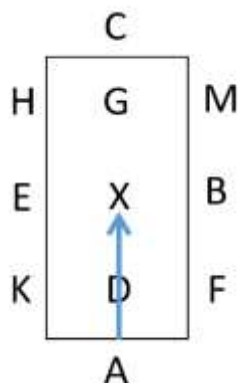

'SHOWAGE' TEST 1 (2024)

Arena 20m x 40m
(Video from C)

1. Enter at A in walk and proceed down the centre line
X - halt and salute

2. Continue down the centre line in walk and track right at C
C to B - walk

3. B - trot transition
B to A trot

4. A to X - half 20m circle in trot

5. X - change diagonal
X to C - half 20m circle in trot

6. C - continue in trot until E
E - walk transition

7. E to A - walk
A - turn down the centre line
X - halt and salute