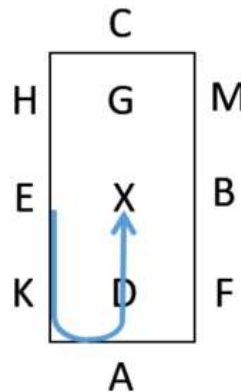

'SHOWAGE' TEST 1 (2024)

Arena 20m x 40m
(Video from C)

1. Enter at A in walk and proceed down the centre line
X - halt and salute

2. Continue down the centre line in walk and track right at C
C to B - walk

3. B - trot transition
B to A trot

4. A to X - half 20m circle in trot

5. X - change diagonal
X to C - half 20m circle in trot

6. C - continue in trot until E
E - walk transition

7. E to A - walk
A - turn down the centre line
X - halt and salute

End of test.