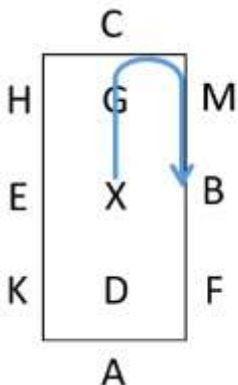

'SHOWAGE' TEST 1 (2024)

Arena 20m x 40m
(Video from C)

1. Enter at A in walk and proceed down the centre line
X - halt and salute

2. Continue down the centre line in walk and track right at C
C to B - walk

3. B - trot transition
B to A trot

4. A to X - half 20m circle in trot

5. X - change diagonal
X to C - half 20m circle in trot

6. C - continue in trot until E
E - walk transition

7. E to A - walk
A - turn down the centre line
X - halt and salute