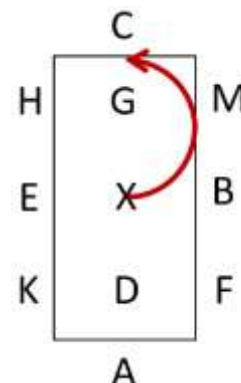

'SHOWAGE' TEST 1 (2024)

Arena 20m x 40m
(Video from C)

1. Enter at A in walk and proceed down the centre line
X - halt and salute

2. Continue down the centre line in walk and track right at C
C to B - walk

3. B - trot transition
B to A trot

4. A to X - half 20m circle in trot

5. X - change diagonal
X to C - half 20m circle in trot

6. C - continue in trot until E
E - walk transition

7. E to A - walk
A - turn down the centre line
X - halt and salute