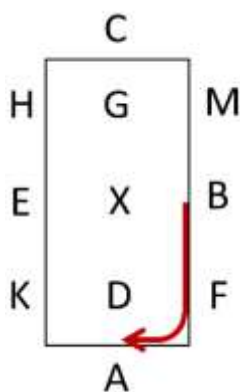

'SHOWAGE' TEST 1 (2024)

Arena 20m x 40m
(Video from C)

1. Enter at A in walk and proceed down the centre line
X - halt and salute

2. Continue down the centre line in walk and track right at C
C to B - walk

3. B - trot transition
B to A trot

4. A to X - half 20m circle in trot

5. X - change diagonal
X to C - half 20m circle in trot

6. C - continue in trot until E
E - walk transition

7. E to A - walk
A - turn down the centre line
X - halt and salute

End of test.